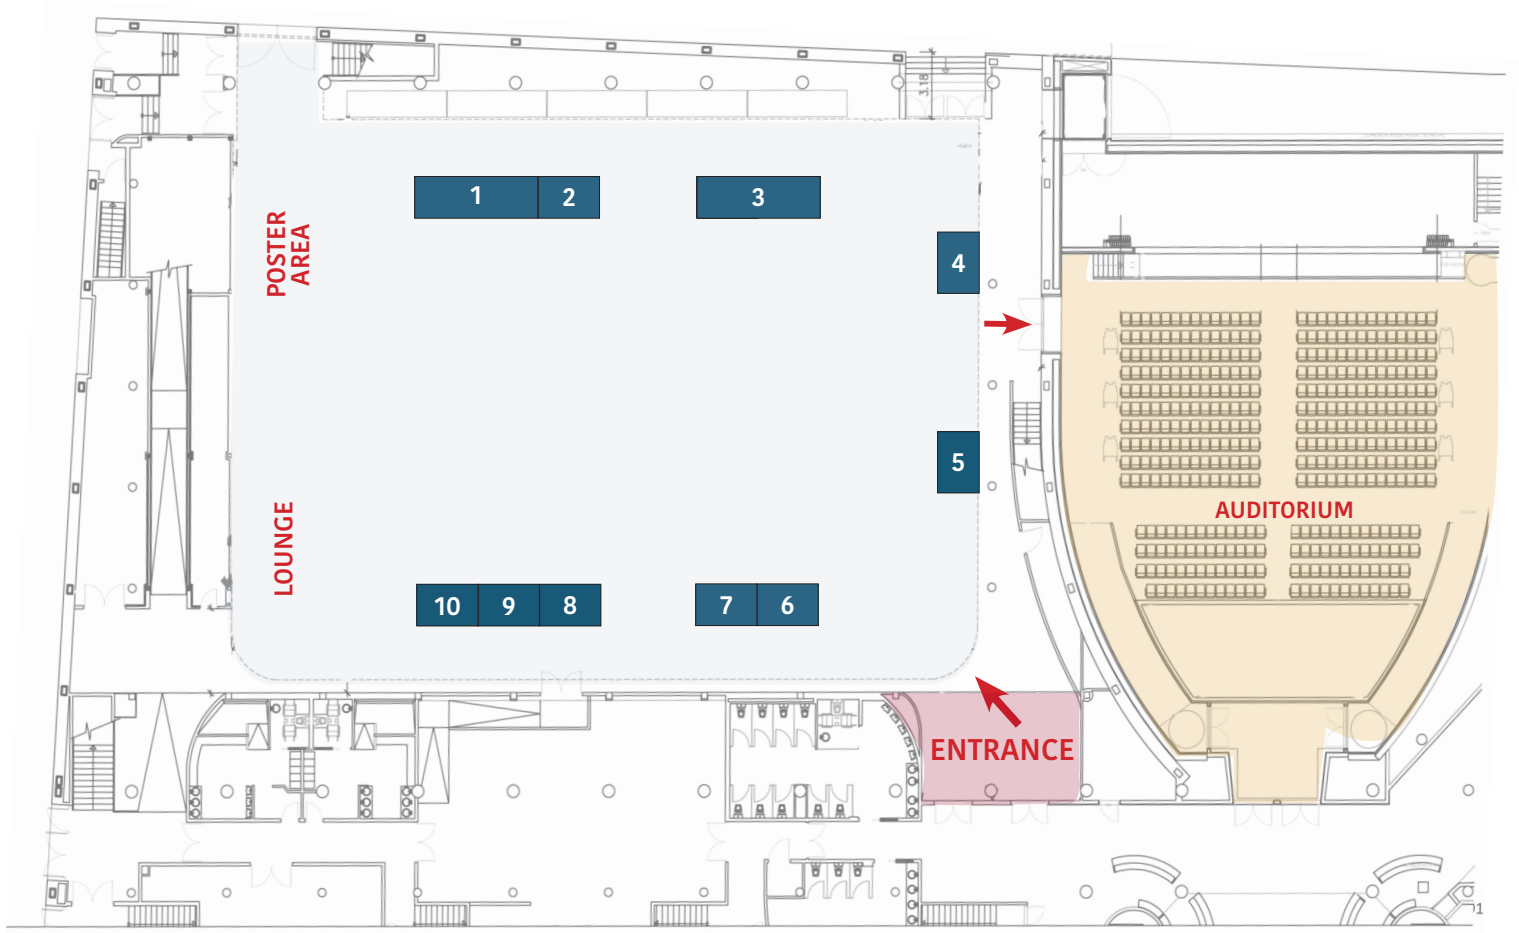

EXHIBITION FLOOR MAP

- BOOTHS: 6sqm each (3x2mt)

MIKS
Medical Innovation
Knowledge Sharing

1

Arthrex

2

bti
Human
Technology

3