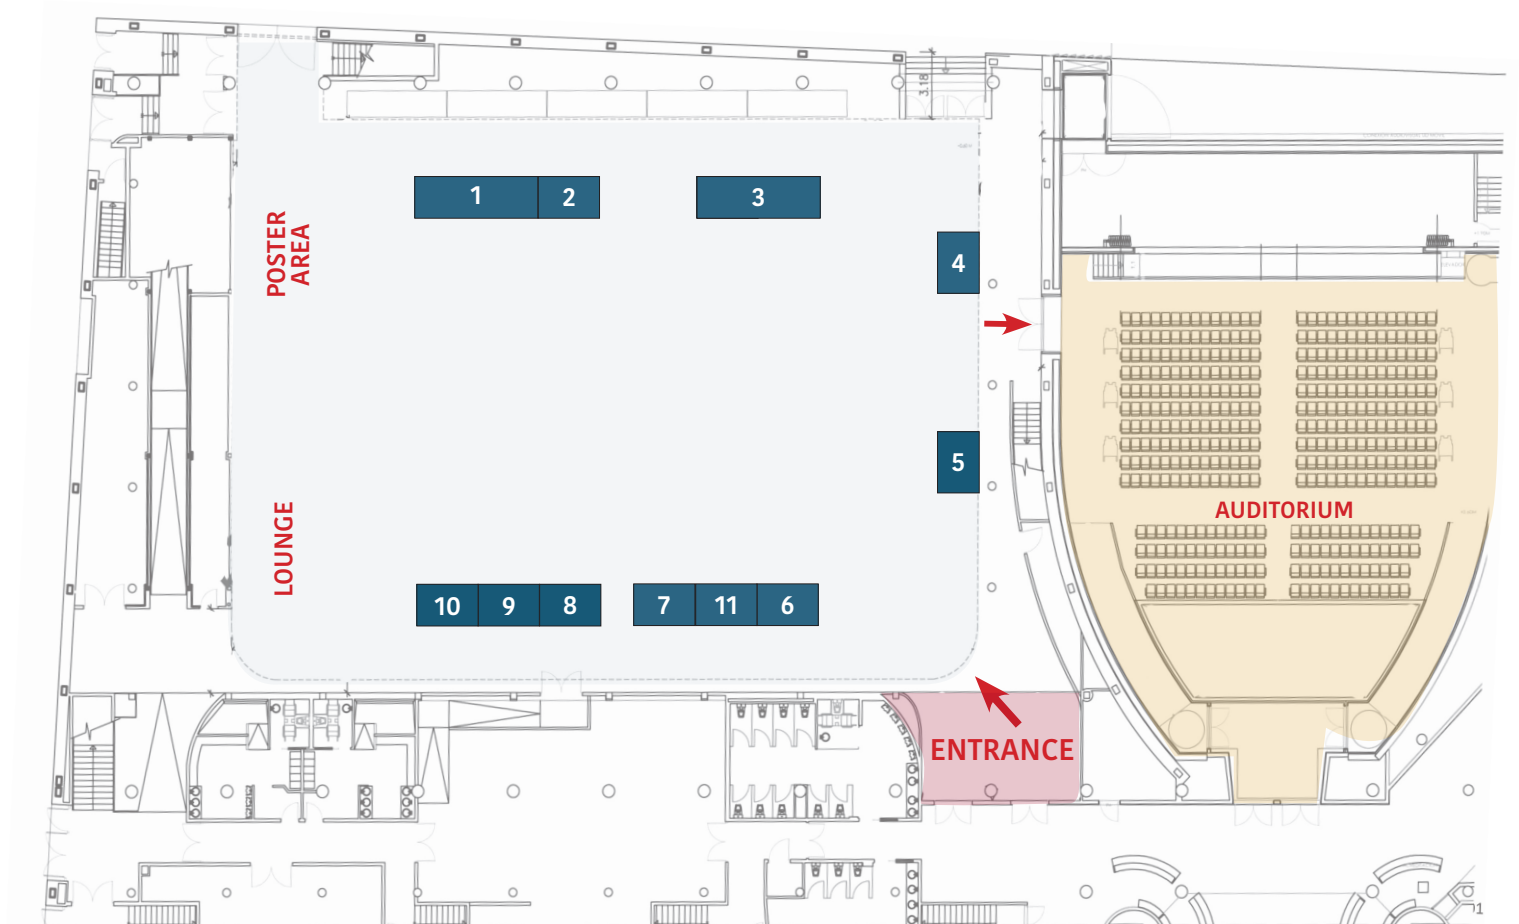

EXHIBITION FLOOR MAP

- BOOTHS: 6sqm each (3x2mt)

Medical Innovation
Knowledge Sharing

1

2

3

4

5

6

7

8

9

10

11